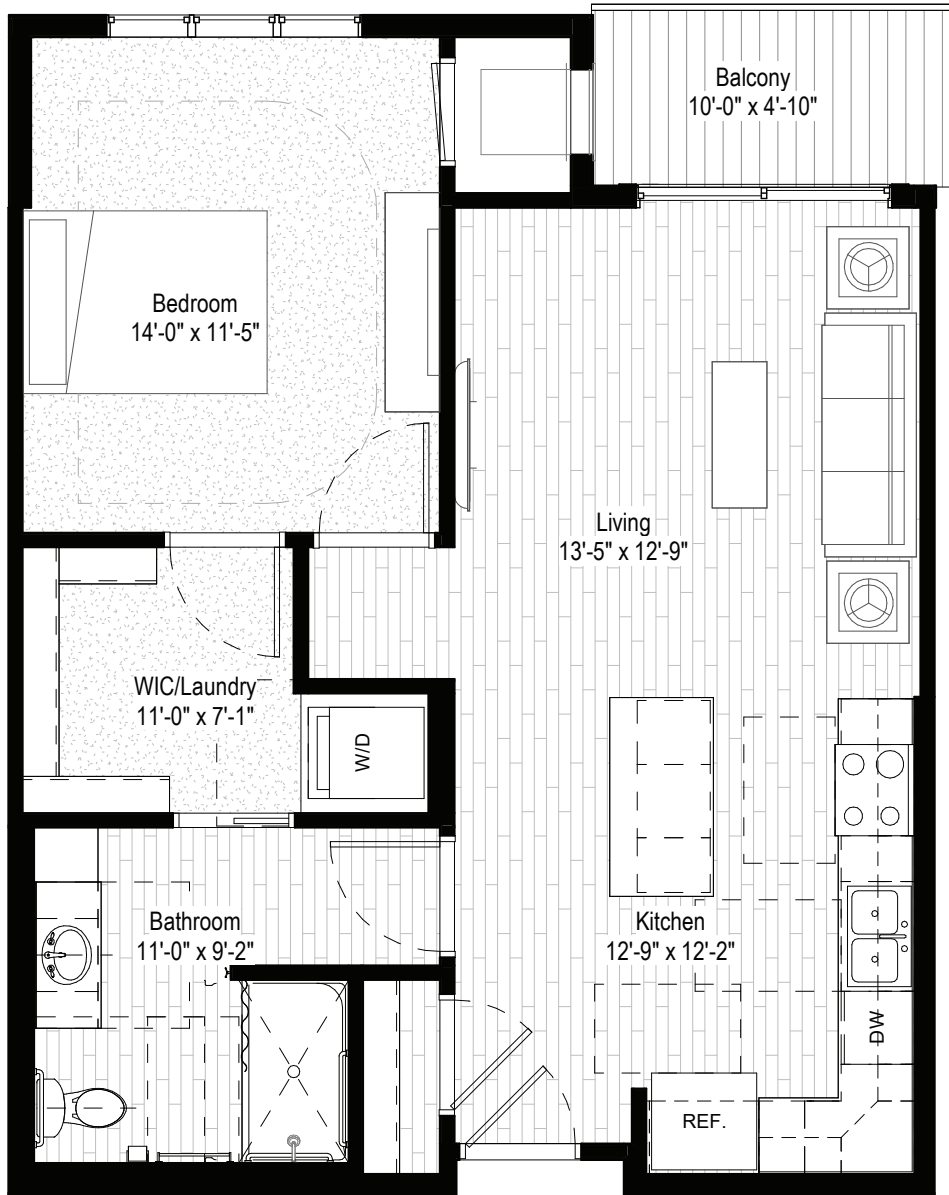

**A1** ONE BEDROOM  
770 sq. ft.

SMARTER  
LIVING.  
HIGHER  
STYLE.

651.452.1390  
heightsleasing@michaeldevelopment.com  
[TheHeights55.com](http://TheHeights55.com)