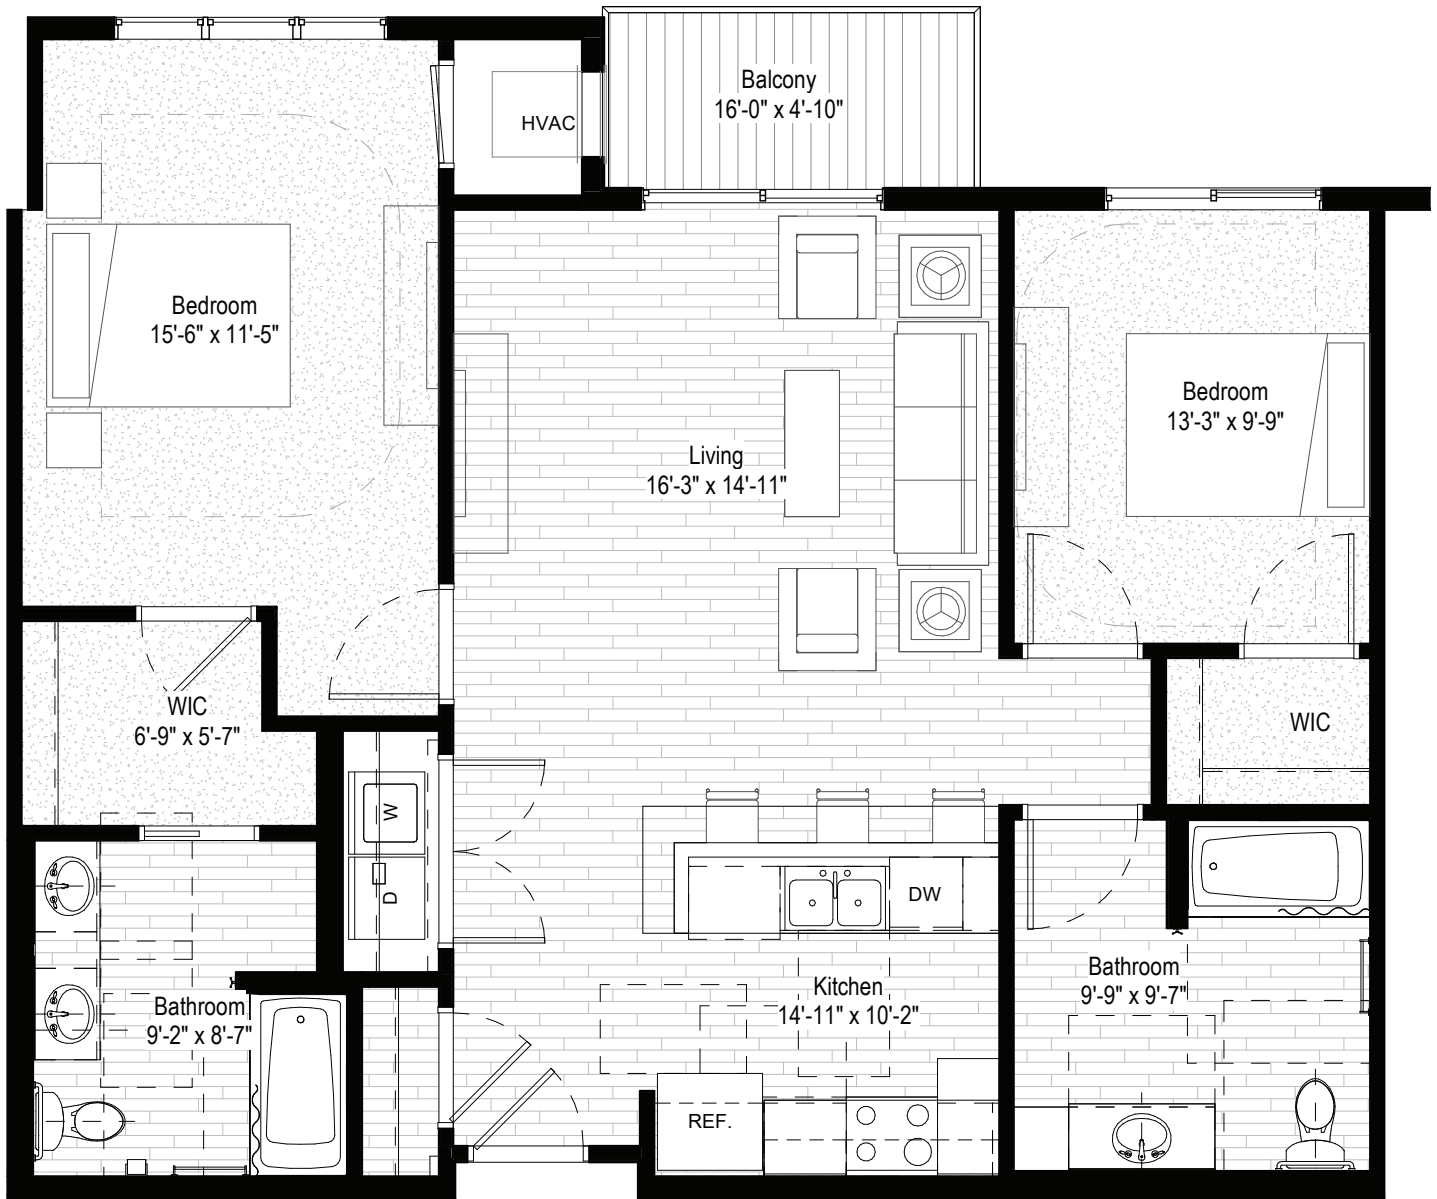

D2 TWO BEDROOM
1,131 sq. ft.

SMARTER
LIVING.
HIGHER
STYLE.

651.452.1390
heightsleasing@michaeldevelopment.com
TheHeights55.com